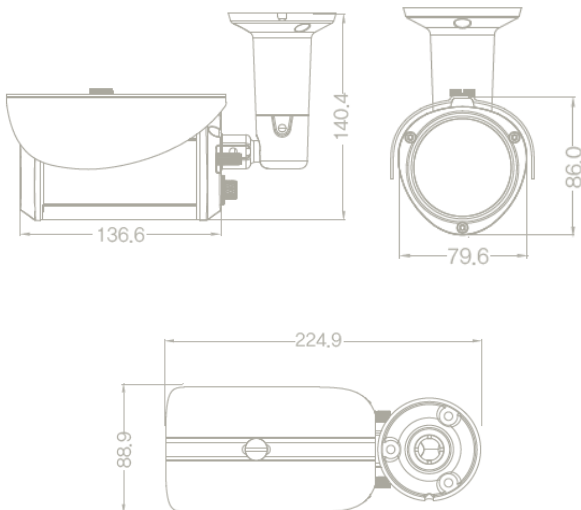

NETWORK CAMERA

FIB-5510RAGP

실내외형 5M IP 카메라

특징

- Sony 1/2.8" STARVIS 5MP CMOS Sensor
- 2.7~13.5mm Motorized Lens
- 하이파워 IR LED 4EA + 상태 LED 1EA
- H.264 지원
- 2592 x 1944 5MP 고해상도
- 최대 10명 동시접속 가능
- 3축 구조
- ICR Filter Change Function
- PoE 지원

사양

카메라	
Focus	Auto Focus / 2.7mm~13.5mm
Image Sensor	Sony 1/2.8" STARVIS CMOS 5MP Sensor (IMX335)
Number of Effective Pixel	2592 x 1944 Pixels
Min.Illumination	Color : 0.5 Lux BW(IR on) : 0 Lux
CVBS	-
ICR for Day & Night	Yes
IR LED	하이파워 IR LED 4EA
IR Distance	30M
OSD	Through Web
Day & Night	Auto / Color / BW / EXT
WDR	On / Off
Back Light Compensation	On / Off
3DNR	Auto
LENS	2.7~13.5mm Motorized Lens
Motion Detection	Yes
Privacy Mask	4 Blocks (On / Off)
Digital Zoom	x16 (On / Off)
Shutter Speed	Auto / Manual (1/30 ~ 1/30,000 Sec)
Slow shutter	Auto/Off
AGC	Auto
AWB	Auto / Manual/ATW
Image Effect	Mirror, Flip
Defog	On/Off

외관

(*) 제품의 사양은 품질향상을 위해 사전 예고 없이 변경 될 수 있습니다.

NETWORK CAMERA

FIB-5120RAGP

실내외형 5M IP 카메라

일반

Installation	Indoor/Outdoor
Weather Proof	Yes / IP68
Vandal Proof	Yes
Operating Temp/Humidity	-10~50 ℃ / Less than 90% RH
Built-in Fan & Heater	-
Input Voltage	DC12V / PoE-802.3 af
Power Consumption	550mA
Dimension	79.6 x 136.6 x 140.4 mm (WxDxH)
Cable	DC jack / Ethernet /Reset