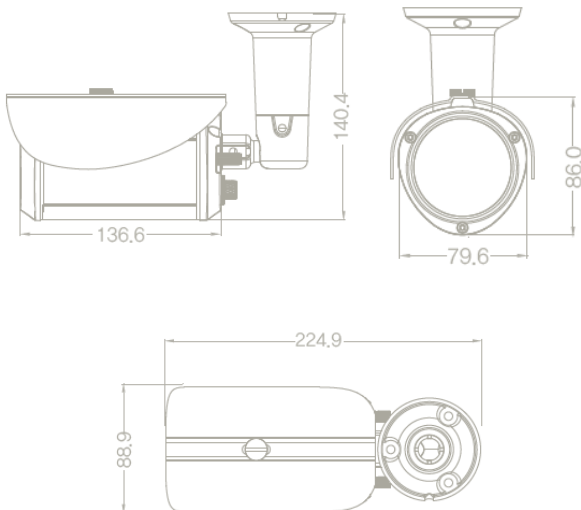

NETWORK CAMERA

FIB-5510RFGP-36

실내외형 5M IP 카메라

특징

- Sony 1/2.8" STARVIS 5MP CMOS Sensor
- 3.6mm Fixed Lens
- 하이파워 IR LED 4EA + 상태 LED 1EA
- H.264 지원
- 2592 x 1944 5MP 고해상도
- 최대 10명 동시접속 가능
- 3축 구조
- ICR Filter Change Function
- PoE 지원

외관

사양

카메라	
Focus	Fixed / 3.6mm
Image Sensor	Sony 1/2.8" STARVIS CMOS 5MP Sensor (IMX335)
Number of Effective Pixel	2592 x 1944 Pixels
Min.Illumination	Color : 0.5 Lux BW(IR on) : 0 Lux
CVBS	-
ICR for Day & Night	Yes
IR LED	하이파워 IR LED 4EA
IR Distance	30M
OSD	Through Web
Day & Night	Auto / Color / BW / EXT
WDR	On / Off
Back Light Compensation	On / Off
3DNR	Auto
LENS	3.6 mm 6 Megapixel Lens
Motion Detection	Yes
Privacy Mask	4 Blocks (On / Off)
Digital Zoom	x16 (On / Off)
Shutter Speed	Auto / Manual (1/30 ~ 1/30,000 Sec)
Slow shutter	Auto/Off
AGC	Auto
AWB	Auto / Manual/ATW
Image Effiect	Mirror, Flip
Defog	On/Off
네트워크	
Ethernet	RJ-45 (10/100 Base-T)
Connection Mode	Fixed IP, DHCP,DDNS
Video compression	H.264/H.265/JPEG
Frame & Resolution	Max. 30 fps at 2592 x 1944
Dual-Stream	Main Stream(5M) & Sub-Stream(720P)
Bitrate Control	CBR/VBR, Network Bandwidth Control
Protocol	TCP/IP, HTTP, RTP/RTSP, UDP, DHCP, FTP, SMTP, NTP, ARP, ICMP, DDNS, ONVif
Security	WS-Security, RTSP Access Control
Max. User Access	up to 16
Onvif Compliance	Yes
Remote Monitoring	All Kinds of Web Browser (I/E, Safari, Chrome, Firefox) CMS & MobileViewer (iPhone & Android)
Local Record	No
Remote Record	Yes
Local Record Mode	Motion / Continuous / Schedule
PUSH Video Call	Yes
Surge Protect	4kV
Status LED	'Green(전송중)/RED(대기중)/Green깜빡임(모션)
Intensive Record	Yes

(*) 제품의 사양은 품질향상을 위해 사전 예고 없이 변경 될 수 있습니다.

NETWORK CAMERA

FIB-5120RFGP-36

실내외형 5M IP 카메라

일반

Installation	Indoor/Outdoor
Weather Proof	Yes / IP68
Vandal Proof	Yes
Operating Temp/Humidity	-10~50 ℃ / Less than 90% RH
Built-in Fan & Heater	-
Input Voltage	DC12V / PoE-802.3 af
Power Consumption	550mA
Dimension	79.6 x 136.6 x 140.4 mm (WxDxH)
Cable	DC jack / Ethernet /Reset