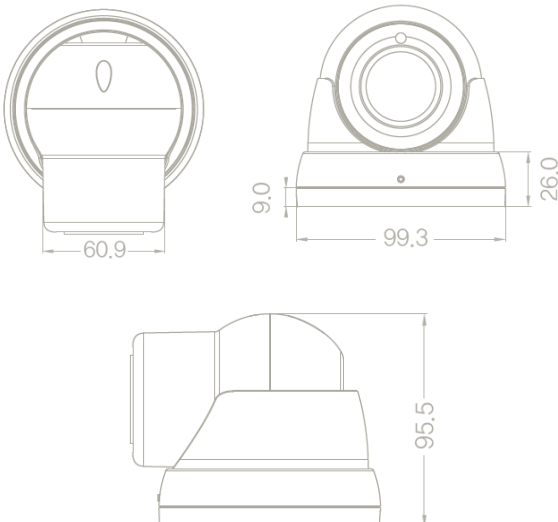

NETWORK CAMERA

FIV-5510RAWP

실내외형 5M IP 카메라

특징

- Sony 1/2.8" STARVIS CMOS 5MP Sensor
- 2.7~13.5mm Motorized Lens
- IR LED 20EA
- H.264 지원
- 5MP 2592 x 1944 고해상도
- 최대 10명 동시접속 가능
- 3축 구조
- ICR Filter Change Function
- PoE 지원

사양

카메라	
Focus	Auto Focus / 2.7mm~12mm
Image Sensor	Sony 1/2.8" STARVIS CMOS 5MP Sensor (IMX335)
Number of Effective Pixel	2592 x 1944 Pixels
Min.Illumination	Color : 0.5 Lux BW(IR on) : 0 Lux
CVBS	-
ICR for Day & Night	Yes
IR LED	20 PCS
IR Distance	20M
OSD	Through Web
Day & Night	Auto / Color / BW / EXT
WDR	On / Off
Back Light Compensation	On / Off
3DNR	Auto
LENS	2.7~13.5mm Motorized Lens
Motion Detection	Yes
Privacy Mask	4 Blocks (On / Off)
Digital Zoom	x16 (On / Off)
Shutter Speed	Auto / Manual (1/30 ~ 1/30,000 Sec)
Slow shutter	Auto/Off
AGC	Auto
AWB	Auto / Manual/ATW
Image Effiect	Mirror, Flip
Defog	On/Off

외관

(*) 제품의 사양은 품질향상을 위해 사전 예고 없이 변경 될 수 있습니다.

NETWORK CAMERA

FIV-5120RAWP

실내외형 5M IP 카메라

일반

Installation	Indoor/Outdoor
Weather Proof	Yes / IP67
Vandal Proof	-
Operating Temp/Humidity	-10~50 ℃ / Less than 90% RH
Built-in Fan & Heater	-
Input Voltage	DC12V / PoE-802.3 af
Power Consumption	480mA
Dimension	99.3 x 99.3 x 95.5 (WxDxH)
Cable	DC jack / Ethernet /Reset